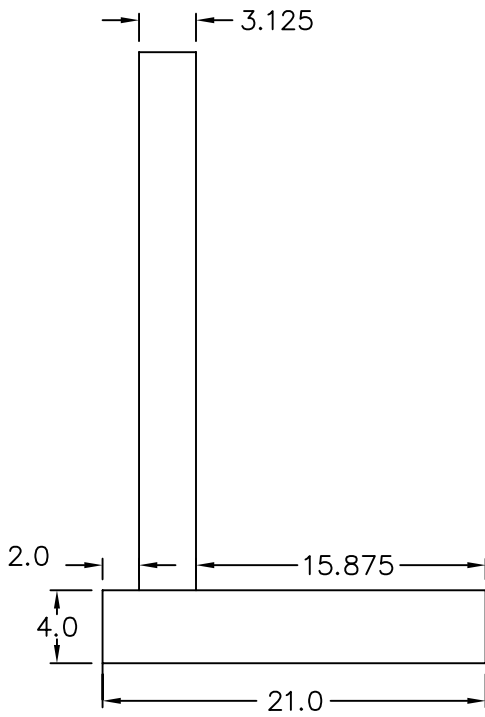

FRONT VIEW

SIDE VIEW

TOP VIEW

WARREN TECHNOLOGY INC.

Aprv: D.GREENOUGH

Dwg: DEC. 24, 2003

Date: RUP\EC\EC3 VIEW

MODEL NO. EC-3  
 83 KW, 480/3  
 30"W X 30"H DUCT  
 3 STEPS  
 WARREN #WEC3RP8305