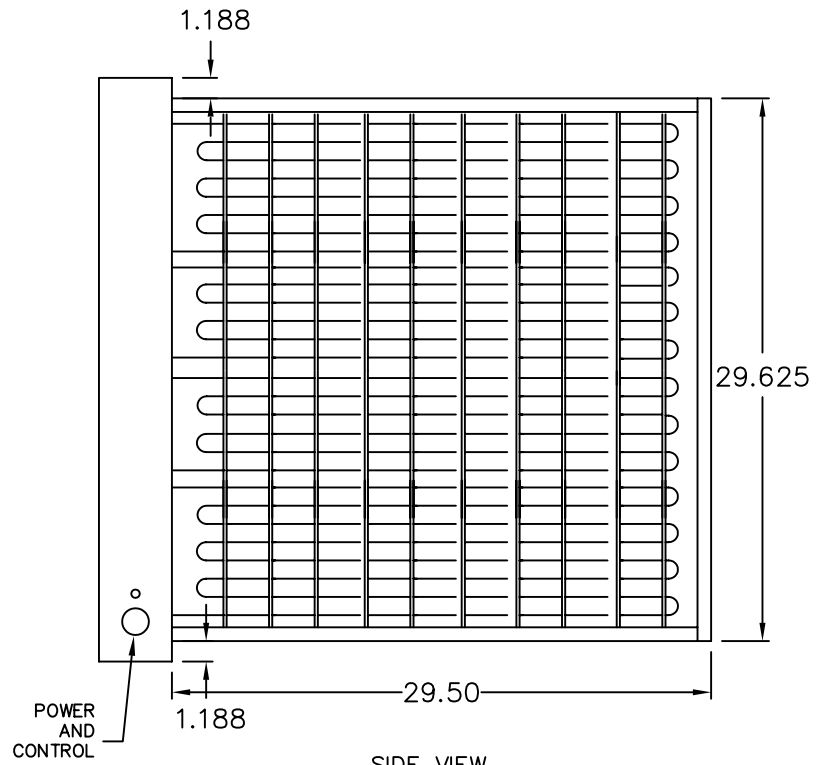

FRONT VIEW

SIDE VIEW

TOP VIEW

WARREN TECHNOLOGY INC.

Aprv: D.GREENOUGH

Dwg: DEC. 24, 2003

Date: RUP\EC\EC3 VIEW

MODEL NO. EC-3  
 83 KW, 480/3  
 30"W X 30"H DUCT  
 3 STEPS  
 WARREN #WEC3RP8305