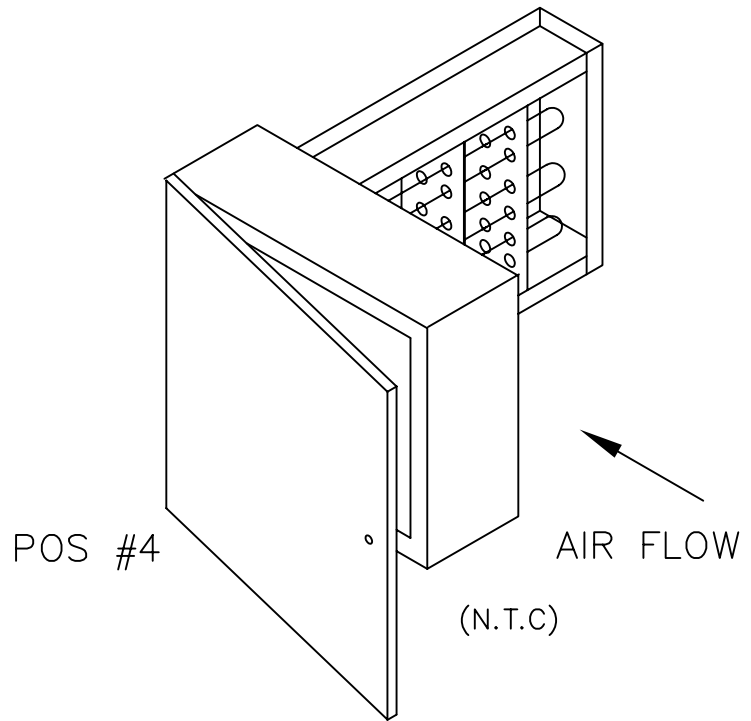

FRONT VIEW

SIDE VIEW

TOP VIEW

WARREN TECHNOLOGY INC.

Aprv: D.GREENOUGH

Dwg: DEC. 24, 2003

Date: RUP\EC\EC3 VIEW

MODEL NO. EC-3  
 83 KW, 480/3  
 30"W X 30"H DUCT  
 3 STEPS  
 WARREN #WEC3RP8305